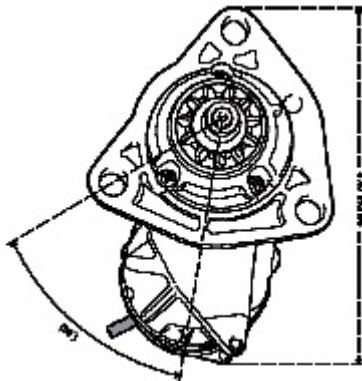

Denso Style Starters must be installed with drain tube facing down.

Gear Reduction - Denso Style All Makes 3 Year Warranty

[WA4420](#)

[WA4430](#)

[WA4440](#)

[WA4450](#)

[WA5190](#)

[WA5430](#)