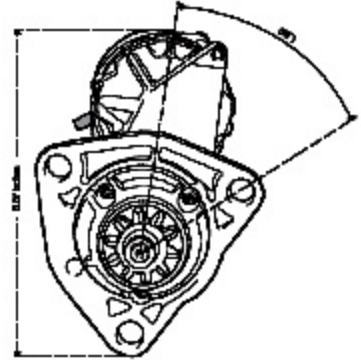

Denso Style Starters must be installed with drain tube facing down.

Gear Reduction - Denso Style All Makes 3 Year Warranty

[WA4420](#)

[WA4430](#)

[WA4440](#)

[WA4450](#)

[WA5190](#)

[WA5430](#)