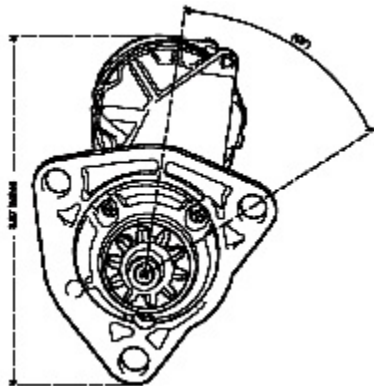

Gear Reduction - Denso Style All Makes 3 Year Warranty

[WA4420](#)

[WA4430](#)

[WA4440](#)

[WA4450](#)

[WA5730](#)