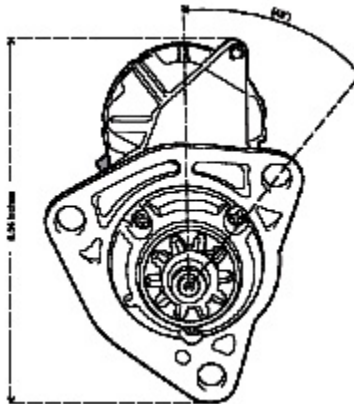

Denso Style Starters must be installed with drain tube facing down.

Gear Reduction - Denso Style All Makes 3 Year Warranty

[WA4420](#)

[WA4430](#)

[WA4440](#)

[WA4450](#)

[WA5190](#)

[WA5430](#)