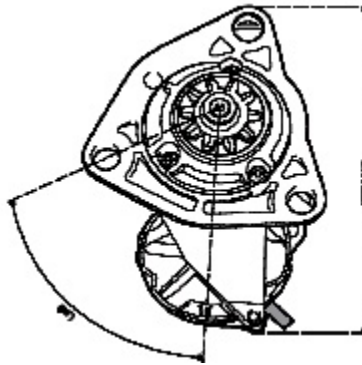

Denso Style Starters must be installed with drain tube facing down.

Gear Reduction - Denso Style All Makes 3 Year Warranty

[WA4420](#)

[WA4430](#)

[WA4440](#)

[WA4450](#)

[WA5190](#)

[WA5430](#)