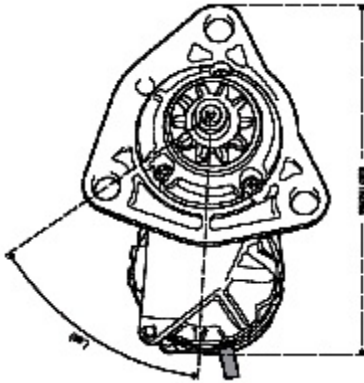

Denso Style Starters must be installed with drain tube facing down.

Gear Reduction - Denso Style All Makes 3 Year Warranty

[WA4420](#)

[WA4430](#)

[WA4440](#)

[WA4450](#)

[WA5190](#)

[WA5430](#)