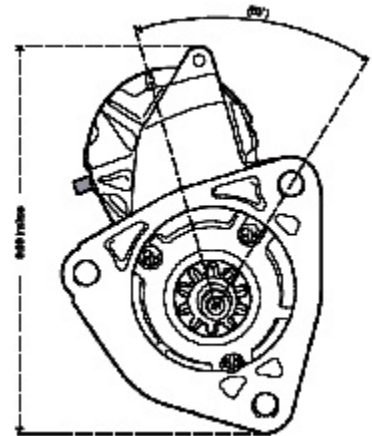

Denso Style Starters must be installed with drain tube facing down.

Gear Reduction - Denso Style All Makes 3 Year Warranty

[WA4420](#)

[WA4430](#)

[WA4440](#)

[WA4450](#)

[WA5190](#)

[WA5430](#)