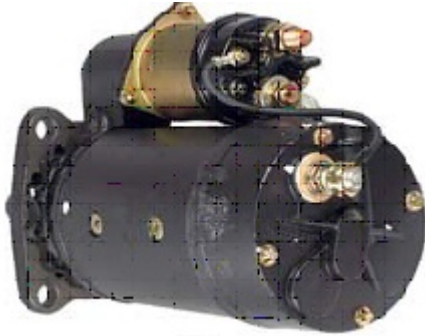

42MT

OCP = Overcrank Protection

	PART NUMBER	TYPE	CODE	NOTE - ALL 11 TEETH
Aftermarket	WA421211	NEW	MW	2 year warranty
Aftermarket	WA421211R	REMAN	100MW	1 year warranty
Delco Remy	1990424	NEW	DR	or Upgrade to
Delco Remy	10461052	REMAN	140DR	39MT Delco or Denso Style
Delco 10461033, 10461038, 10461053, 10461126, 10478894, 10478895, 10478963, 10479028, 10479037, 10479065, 10479072, 10479081, 10479150, 10479277, 10479285, 1113406, 1113638, 12301400, 1990337, 1990348, 1990352, 1990354, 1990358, 1990363, 1990375, 1990376, 1990386, 1990392, 1990398, 1990400, 1990420, 1990421, 1990423, 1990424, 1990450, 1990465, 1990468, 1990470, 1990475, 1990477, 1990478, 1990483, 1990495, 1993803, 1993807, 1993816, 1993823, 1993932, 1993934, 1993975, 1993977, 1993982, 1993985, 323-821, 323-864, 323-867, 3604322 Leece Neville LNS4200, M001094183, MS2-446S, MS2-501S, MS2-503S (Clock position is 82 degrees)				
Aftermarket	WA421211H	NEW	MW	All with (OCP) Overcrank Protection
Aftermarket	WA421211HR	REMAN	100MW	1 year warranty
Delco Remy	1990355	NEW	DR	or Upgrade to
Delco Remy	10461055	REMAN	140DR	39MT Delco or Denso Style
Delco 10461028, 10461183, 10462155, 10478815, 10479038, 10479062, 10479082, 19079038, 1990355, 1990391, 1990393, 1990428, 1990484, 1993776, 1993836 (Clock position is 82 degrees)				
42 MT	1990490 10461053	NEW REMAN	DR 140DR	86-92 Freightliner w/3176 Cat
Delco 10461042, 10461127, 1990490, 323-871 Leece Neville MS2-448S, MS2-502S, MS2-511S (Clock position is 88 degrees)				
42 MT w/OCP	1990489 10461075	NEW REMAN	DR 140DR	86-92 Freightliner w/3176 Cat
Delco 10461062, 10461185, 10479080, 1061062, 1990489, 323-873 (Clock position is 88 degrees)