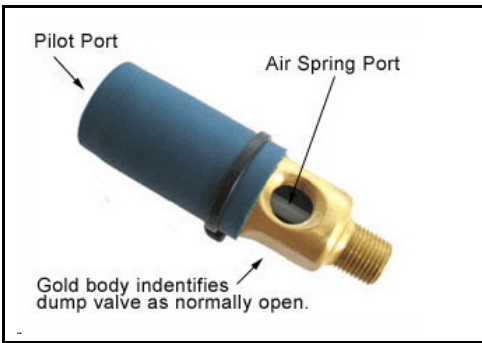

Dump Valve

AH-700 Normally Open
90554335 Haldex
AH-705 Normally Closed
90554902 Haldex

AH-530	171.6300BFAB10	RIDEWELL	S7214	DALLAS
AH-530	171.6300BFAB10	RIDEWELL	334-958	DAYTON
AH-530	171.6300BFAB10	RIDEWELL	345-959	DAYTON
AH-530	171.6300BFAB10	RIDEWELL	334-1836	DAYTON
AH-530	171.6300BFAB10	RIDEWELL	6300BFAB00	RIDEWELL
AH-530	171.6300BFAB10	RIDEWELL	9710008	RIDEWELL
AH-530	171.6300BFAB10	RIDEWELL	6240605	RIDEWELL
AH-530	171.6300BFAB10	RIDEWELL	6240607	RIDEWELL
AH-530	171.6300BFAB10	RIDEWELL	124723B205	RIDEWELL
AH-530	171.6300BFAB10	RIDEWELL	124723B204	RIDEWELL
AH-530	171.6300BFAB10	RIDEWELL	6300BFAB10	RIDEWELL
AH-530	171.6300BFAB10	RIDEWELL	VMR03113	TRIANGLE
AH-530	171.6300BFAB10	RIDEWELL	AS1301A	TRIANGLE
AH-166	171.85112623	VOLVO	H01501MS	HADLEY
AH-166	171.85112623	VOLVO	90555355	HALDEX
AH-166	171.85112623	VOLVO	90555353	HALDEX
AH-166	171.85112623	VOLVO	G901099095	KENWORTH
AH-166	171.85112623	VOLVO	4069H01501MS	MACK